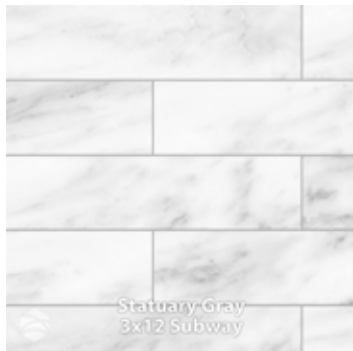

Blonde Wood

Driftwood

Juniper Wood

Lumberjack

Calcatta Brown
2" Hexagon

Obsidian
2" Hexagon

Smoke
2" Hexagon

Statuary Gray
2" Hexagon

Frio
3x12 Heiragon

Milano
3x12 Heiragon

Stratos White
3x12 Heiragon

Calcatta Brown
3x12 Subway

Milano
3x12 Subway

Statuary Gray
3x12 Subway

Stratos White
3x12 Subway

Verona
3x12 Subway

Lancaster
6" Hexagon

Washed Concrete
6" Hexagon

Calcatta Brown
6" Hexagon

Milano
6" Hexagon

Calcatta Brown
Penny Tile

Milano Gray
Penny Tile

Calcatta Brown Acorn
(Antique)

Statuary Gray Veinidian
(Antique)