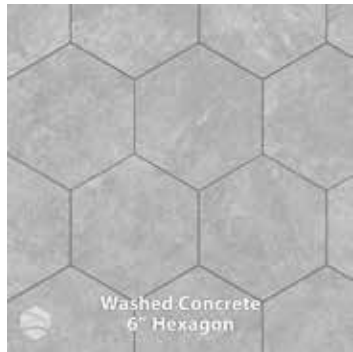

Frio

Milano Gray

Obsidian

Silver

Smoke

Stonecastle

Stratus Gray

Washed Concrete

Blonde Wood

Driftwood

Juniper Wood

Lumberjack

Calcatta Brown
2" Hexagon

Obsidian
2" Hexagon

Smoke
2" Hexagon

Statuary Gray
2" Hexagon

Frio
3x12 Heiragon

Milano
3x12 Heiragon

Stratos White
3x12 Heiragon

Calcatta Brown
3x12 Subway

Milano
3x12 Subway

Statuary Gray
3x12 Subway

Stratos White
3x12 Subway

Verona
3x12 Subway

Lancaster
6" Hexagon

Washed Concrete
6" Hexagon

Calcatta Brown
6" Hexagon

Milano
6" Hexagon

Calcatta Brown
Penny Tile

Milano Gray
Penny Tile

Calcatta Brown Acorn
(Antique)

Statuary Gray Veinidian
(Antique)