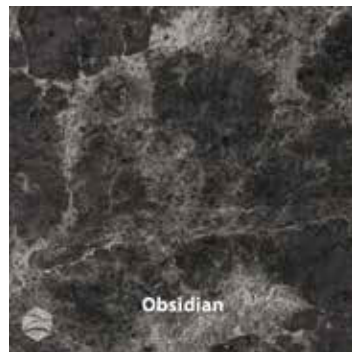

Statuary Gold

Statuary Gray

Stratus White

Venice

White Concrete

Whitecastle

Galaxy

Fantasy Gray

Frio

Milano Gray

Obsidian

Silver

Smoke

Stonecastle

Stratus Gray

Washed Concrete