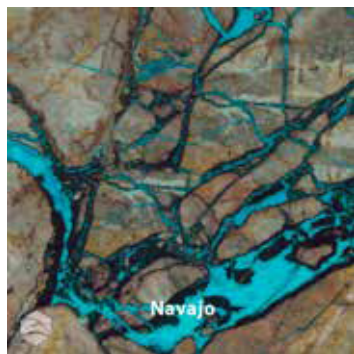

Frio

Milano Gray

Obsidian

Silver

Smoke

Stonecastle

Stratus Gray

Washed Concrete

Serenity

Stratus Blue

Whitewashed Rocks

Wintergreen

Metro

Navajo

Aged Walnut

Beachwood

Blonde Wood

Driftwood

Juniper Wood

Lumberjack

Calcatta Brown
2" Hexagon

Obsidian
2" Hexagon

Smoke
2" Hexagon

Statuary Gray
2" Hexagon

Frio
3x12 Heiragon

Milano
3x12 Heiragon

Stratos White
3x12 Heiragon

Calcatta Brown
3x12 Subway

Milano
3x12 Subway

Statuary Gray
3x12 Subway

Stratos White
3x12 Subway

Verona
3x12 Subway