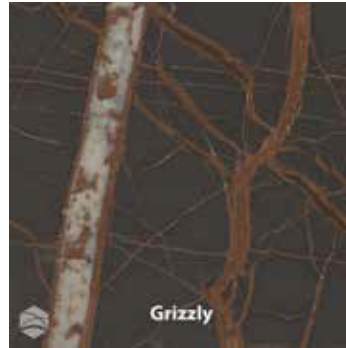

Lancaster
6" Hexagon

Washed Concrete
6" Hexagon

Calcatta Brown
6" Hexagon

Milano
6" Hexagon

Calcatta Brown
Penny Tile

Milano Gray
Penny Tile

Calcatta Brown Acorn
(Antique)

Statuary Gray Veinidian
(Antique)

2023 New Colors

Anasazi Beige

Anasazi Gray

Anasazi

Cosmere

Crema Beige

Grayhaven

Grizzly