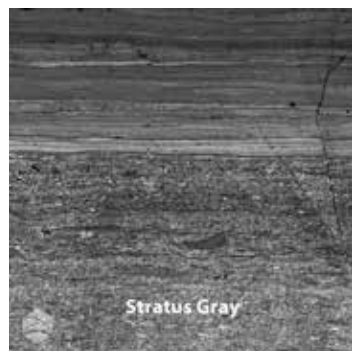

Statuary Gold

Statuary Gray

Stratus White

Venice

White Concrete

Whitecastle

Galaxy

Fantasy Gray

Frio

Milano Gray

Obsidian

Silver

Smoke

Stonecastle

Stratus Gray

Washed Concrete