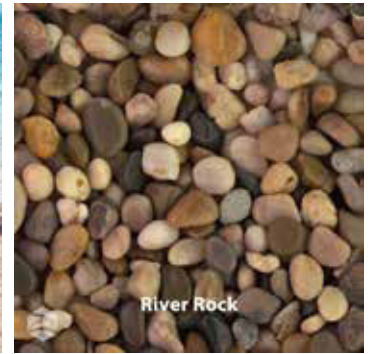

Statuary Gold

Statuary Gray

Stratus White

Venice

White Concrete

Whitecastle

Galaxy

Fantasy Gray

Frio

Milano Gray

Obsidian

Silver

Smoke

Stonecastle

Stratus Gray

Washed Concrete

Amazon

Ambrosia

Aurethia

Aubergine

Blue Tide

Nordic

Playa

River Rock

Serenity

Stratus Blue

Whitewashed Rocks

Wintergreen

Metro

Navajo

Aged Walnut

Beachwood